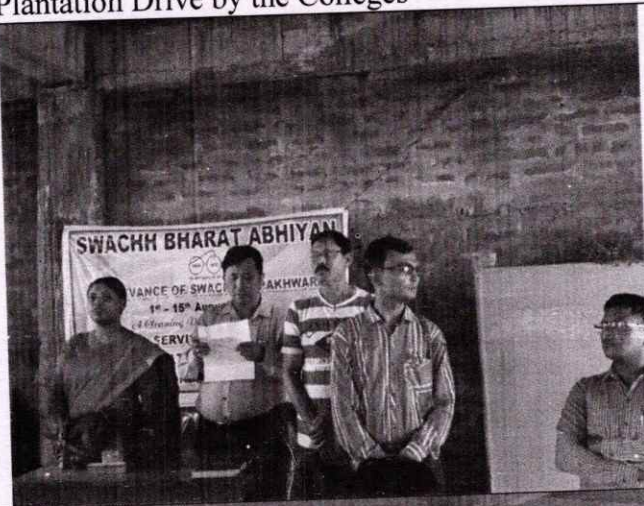

Plantation Drive by the Colleges