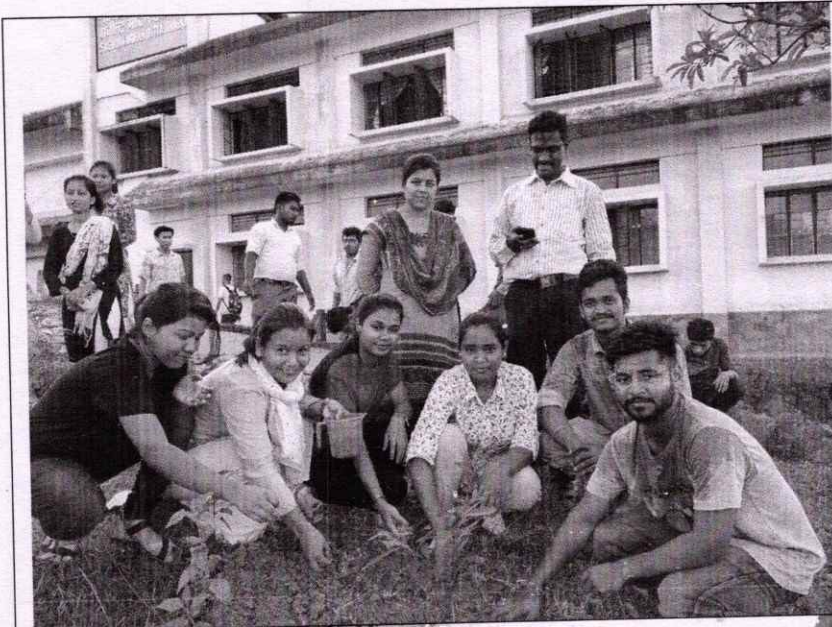

AUS Campus

AUS Campus