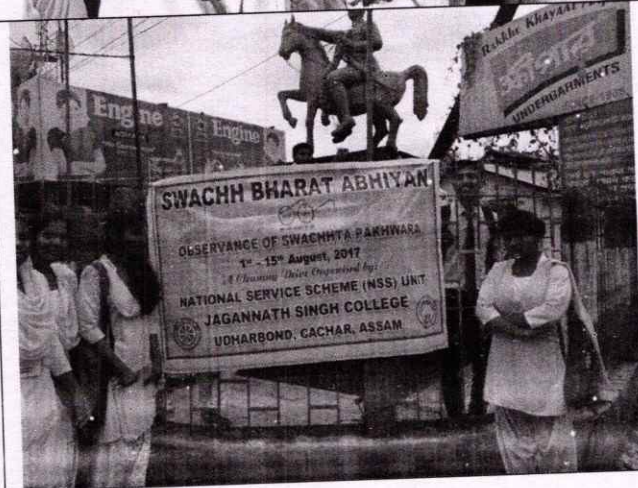

Plantation Drive by the Colleges